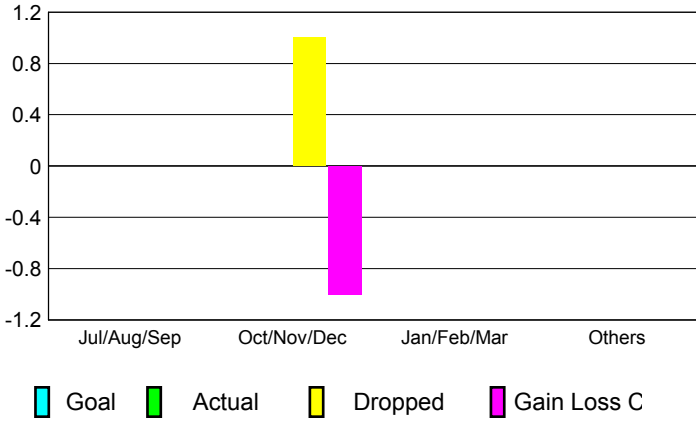

GMT: **MICHAEL BUTLER**

Location: **TEXAS**

GMT CA: **1**

CLUBS

Month	New Club Goal	Actual New Clubs	Actual Dropped Clubs	Gain/Loss of Clubs
2012-2013				
Jul/Aug/Sep	0	0	0	0
Oct/Nov/Dec	0	0	1	-1
Jan/Feb/Mar	0	0	0	0
Apr/May/June	0	0	0	0
Totals	0	0	1	-1

MEMBERSHIP

Month	Net Memb Goal	Actual New Memb	Actual Dropped Memb	Gain/Loss of Memb
2012-2013				
Jul/Aug/Sep	0	18	39	-21
Oct/Nov/Dec	0	25	28	-3
Jan/Feb/Mar	0	22	26	-4
Apr/May/June	0	29	31	-2
Totals	0	94	124	-30

Club Results 2012-2013
Goal, New, Dropped, Gain/Loss