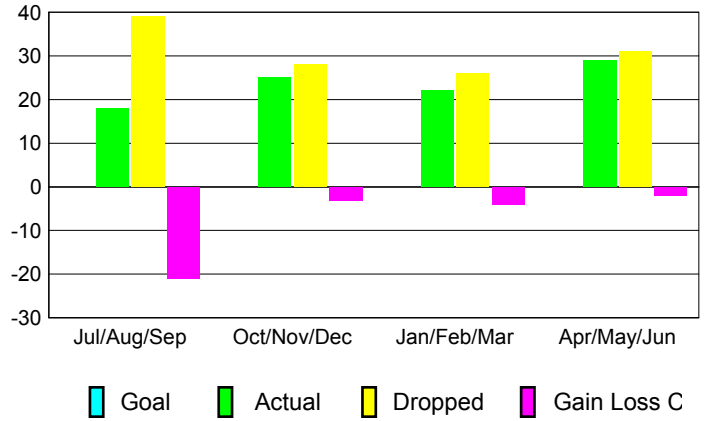

Membership Results 2012-2013
Goal, New, Dropped, Gain/Loss